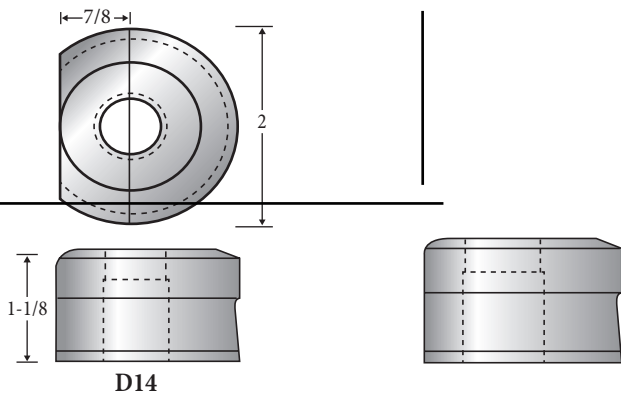

CHE

DIE

C **O B** **L**

Barcutter Blades

We supply Punch Stems and Coupling Nuts for all Buffalo machines. Contact our sales department or shop our website to find the replacement tools you need.